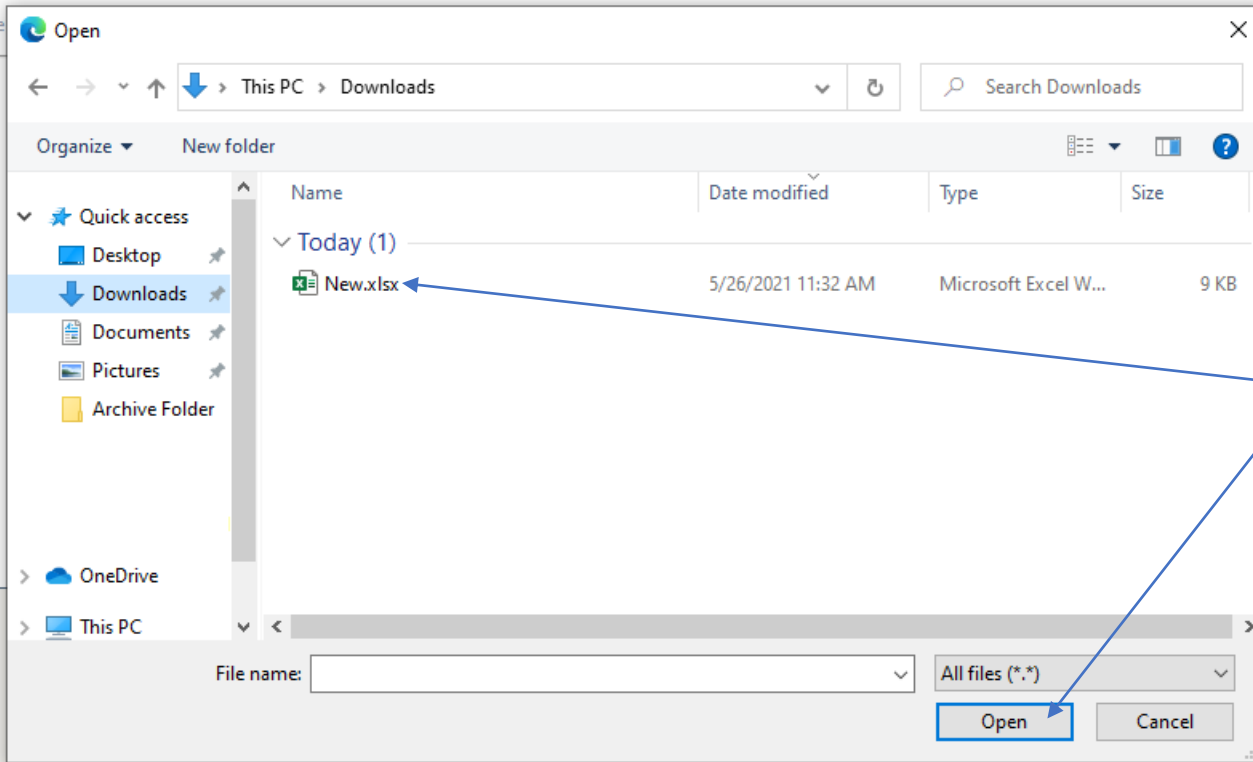

Bulk Search

ZIP/CITY CODE FINDER | DATETIME : 26-05-2021 11:30 AM

SINGLE SEARCH

BULK SEARCH

ZIP-CODE

BULK SEARCH

DOWNLOAD FILE FORMAT

Select File

Select your file and click on Open